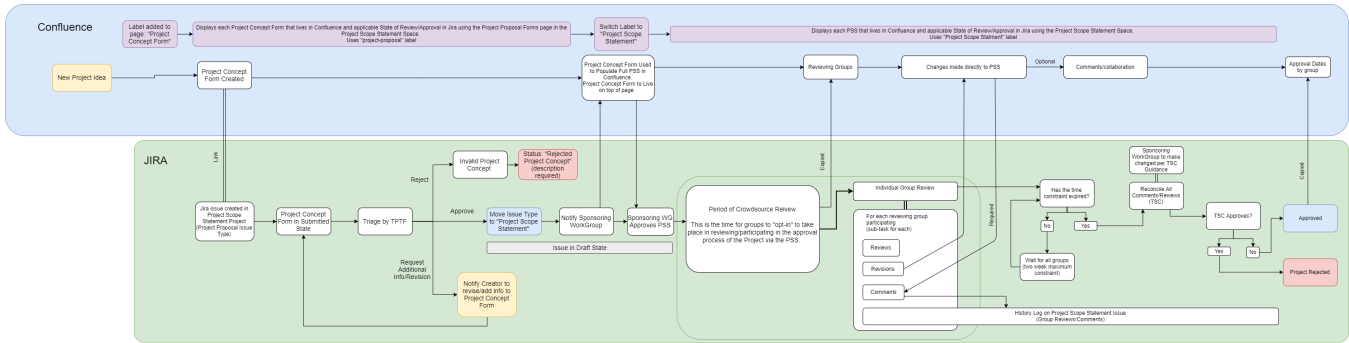

Confluence/Jira Outline

PILOT

draw